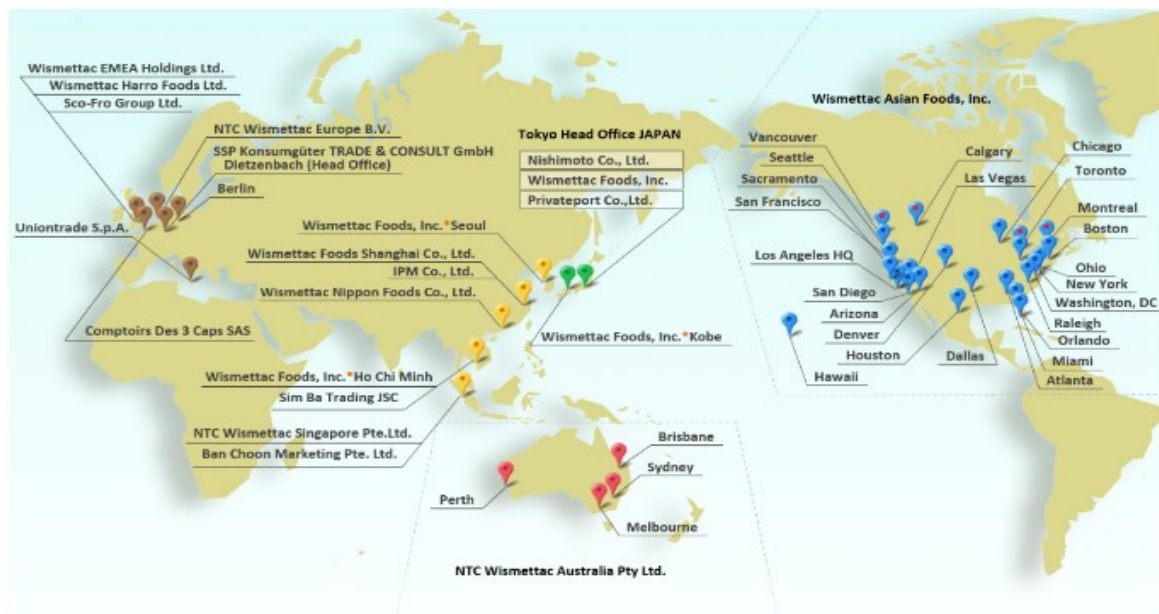

About us

Nishimoto Co., Ltd.

(Holding Company of Nishimoto Wismettac Group)

- **Two spheres symbolizing the Earth and Globalism**
  - Red is used to show Innovation, green represents Nature
  - Expresses the Company's "lasting commitment to creating healthier and richer lives through food"
- **Incorporates the letters "W" "M" and "C" from the Company name**

- < **Wisdom** > (Western knowledge)
- < **Metta** > (Eastern knowledge)
  (Metta means kindness or empathy in Pali, an ancient Indian language)
- < **Creativity** > (Ability to create value)

Wismettac Group

Nishimoto Wismettac Group is one of the biggest and oldest Japanese Food Importer/Exporter/Whole seller in the world. The company was established in 1912. Now the group has 1,200 employees at 44 branches globally and generates over $1.4 billion USD in sales.

Wismettac Worldwide Network Map

The Company Group maintains 44 locations around the world in North America, Europe, Australia, and Asia and is developing business globally. Among these, North America (the US and Canada) has 24 locations, which account for the majority of sales.

- ■ ■ ■ ■
  North America
- ■ ■ ■ ■
  Japan
- ■ ■ ■ ■
  Asia
- ■ ■ ■ ■
  Oceania
- ■ ■ ■ ■
  Europe